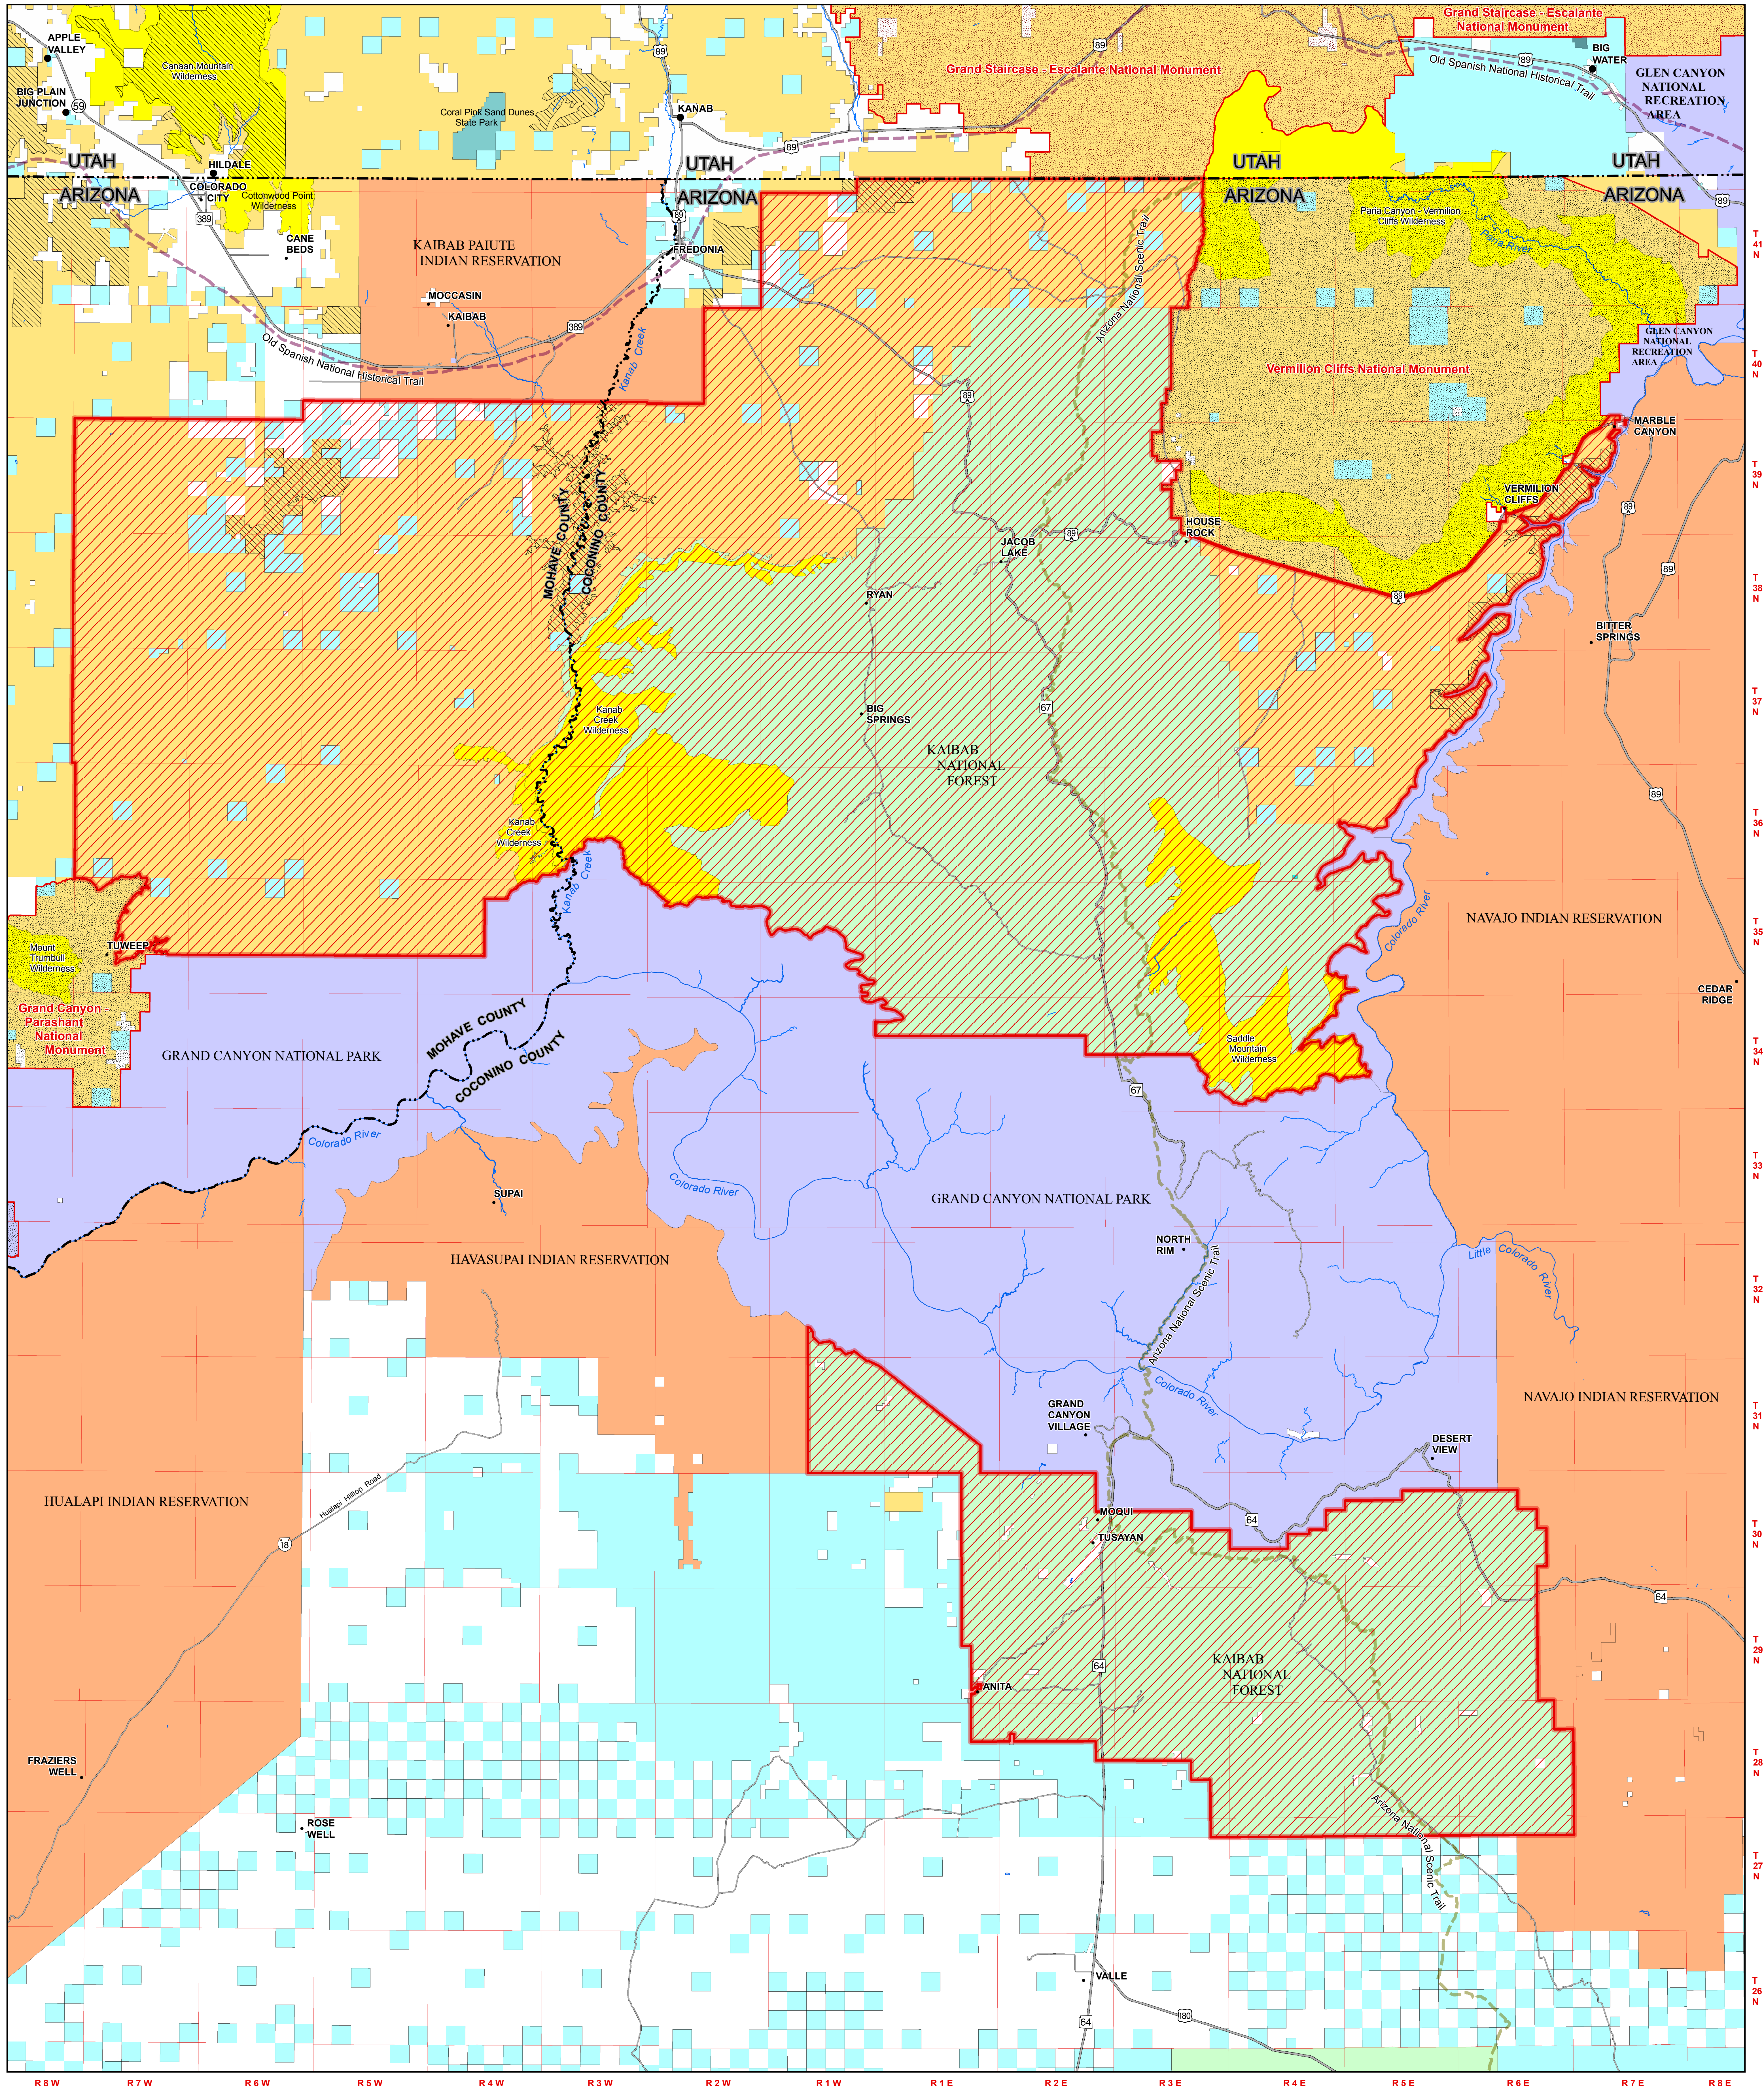

Greater Grand Canyon Heritage National Monument

September 11, 2015

This map prepared at the request of Representative Raúl Grijalva

1. ### LEGEND
2. Greater Grand Canyon Heritage National Monument
   - Arizona National Scenic Trail
   - Old Spanish National Historic Trail
   - ACECs
   - Wilderness Areas
   - Private
   - State
   - USFS
   - BLM
   - County Boundary
   - Indian Lands
   - Local or State Parks
   - NPS

This map intended to be printed at 34 x 44 inches