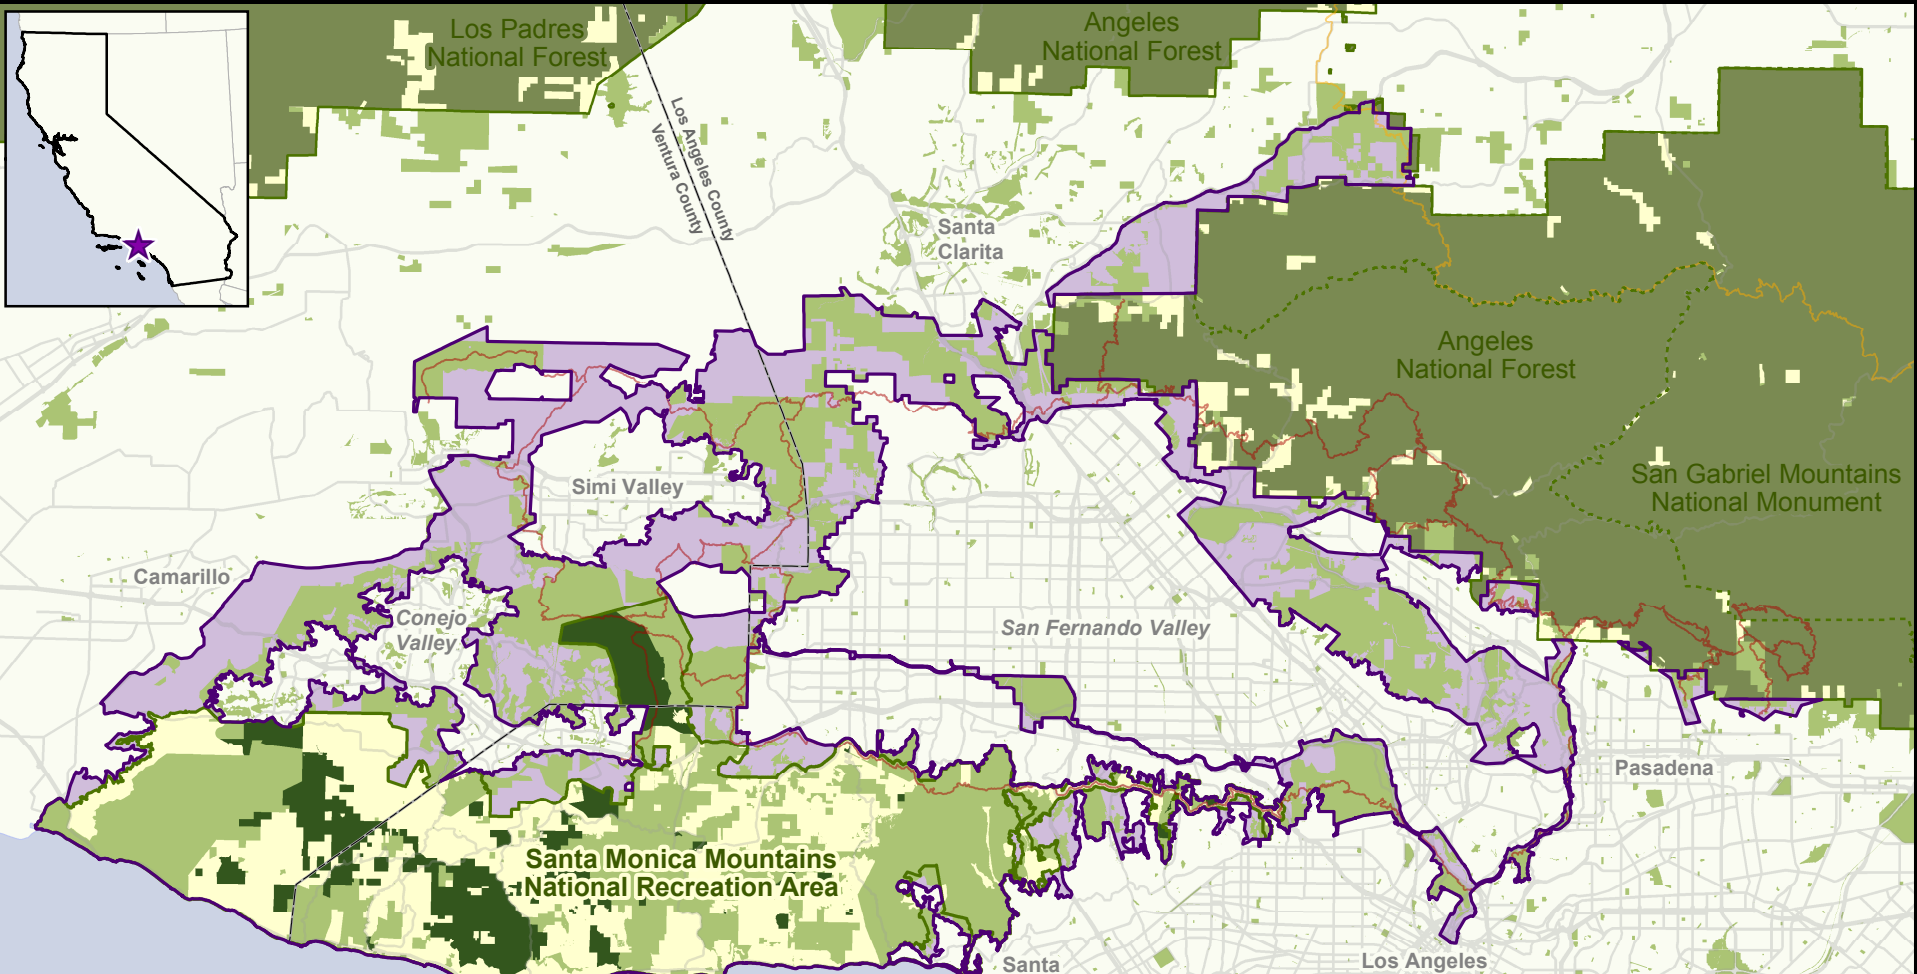

Rim of the Valley Unit

Santa Monica Mountains National Recreation Area

National Park Service
U.S. Department of the Interior

Coordinate System: NAD 1983 UTM Zone 11N
The NPS makes no warranty, express or implied, related to the accuracy or content of this map.

	Proposed Boundary (shading indicates Rim of the Valley Unit)		National Park Service
	Santa Monica Mountains National Recreation Area		US Forest Service (USFS land is excluded from boundary adjustment)
	San Gabriel Mountains National Monument		Other Federal, State, and Local Protected Areas
			Proposed Rim of the Valley Trail
			Pacific Crest Trail

Santa Monica Mountains NRA GIS, October 2017. Data Sources: Existing protected areas and park boundaries: CPAD 2016b, NPS, USFS, SMMC, MRCA; Roads: Streetmap Pro 7; Trails: SMMC, USFS