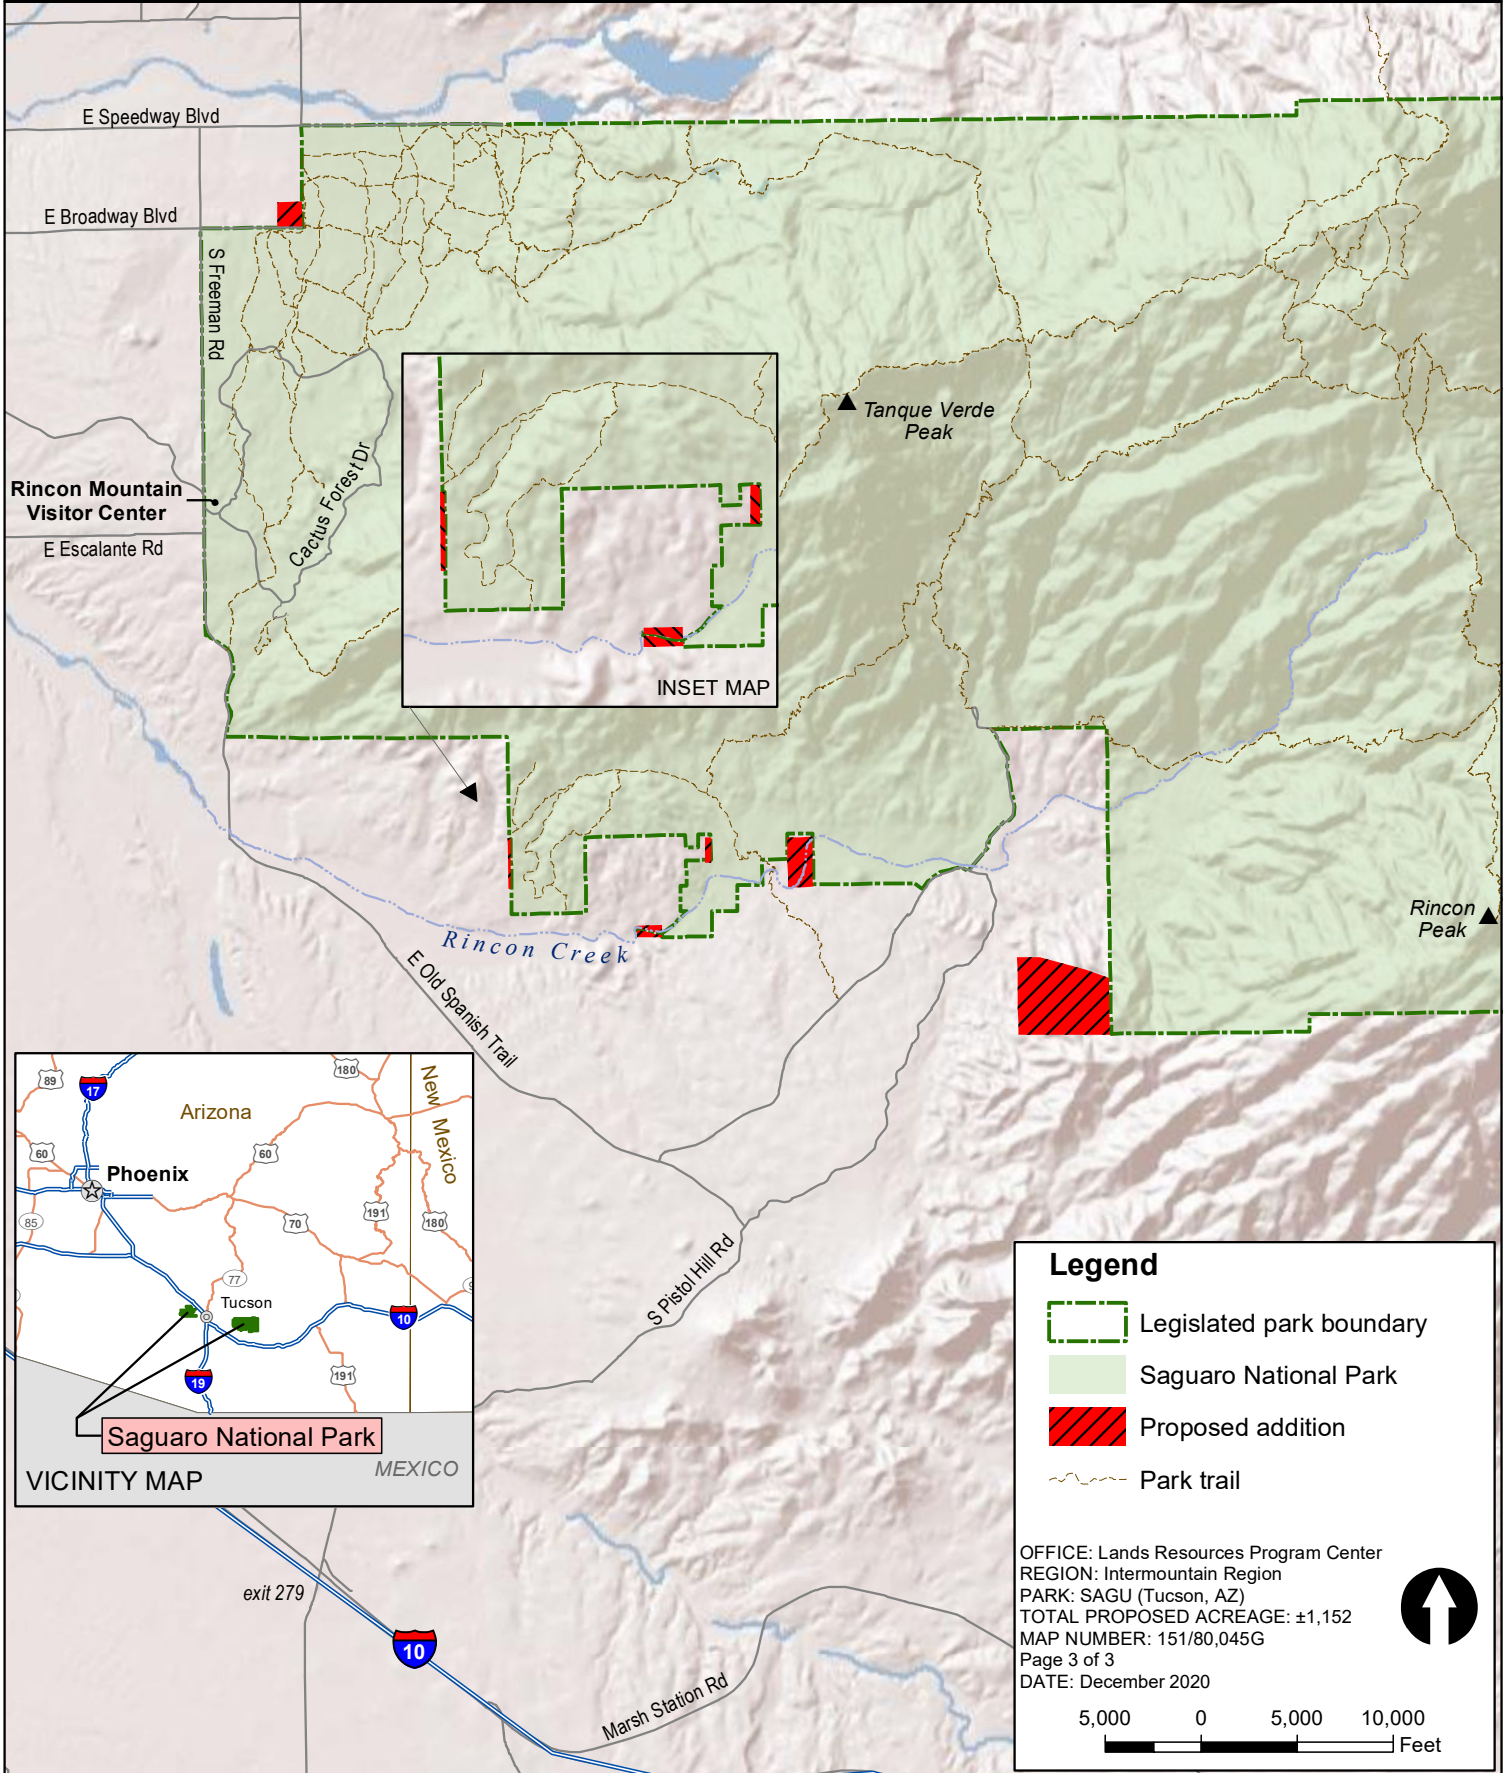

2.5 0 2.5 5
Miles

SAGUARO NATIONAL PARK Proposed Boundary Adjustment Saguaro West- Tucson Mountain District

National Park Service
U.S. Department of the Interior

Legend

- Legislated park boundary
- Saguaro National Park
- Proposed addition
- Park trail

OFFICE: Lands Resources Program Center
 REGION: Intermountain Region
 PARK: SAGU (Tucson, AZ)
 TOTAL PROPOSED ACREAGE: ±1,152
 MAP NUMBER: 151/80,045G
 Page 2 of 3
 DATE: December 2020

SAGUARO NATIONAL PARK Proposed Boundary Adjustment Saguaro East- Rincon Mountain District

National Park Service
U.S. Department of the Interior

Legend

- Legislated park boundary
- Saguaro National Park
- Proposed addition
- Park trail

OFFICE: Lands Resources Program Center
 REGION: Intermountain Region
 PARK: SAGU (Tucson, AZ)
 TOTAL PROPOSED ACREAGE: ±1,152
 MAP NUMBER: 151/80,045G
 Page 3 of 3
 DATE: December 2020