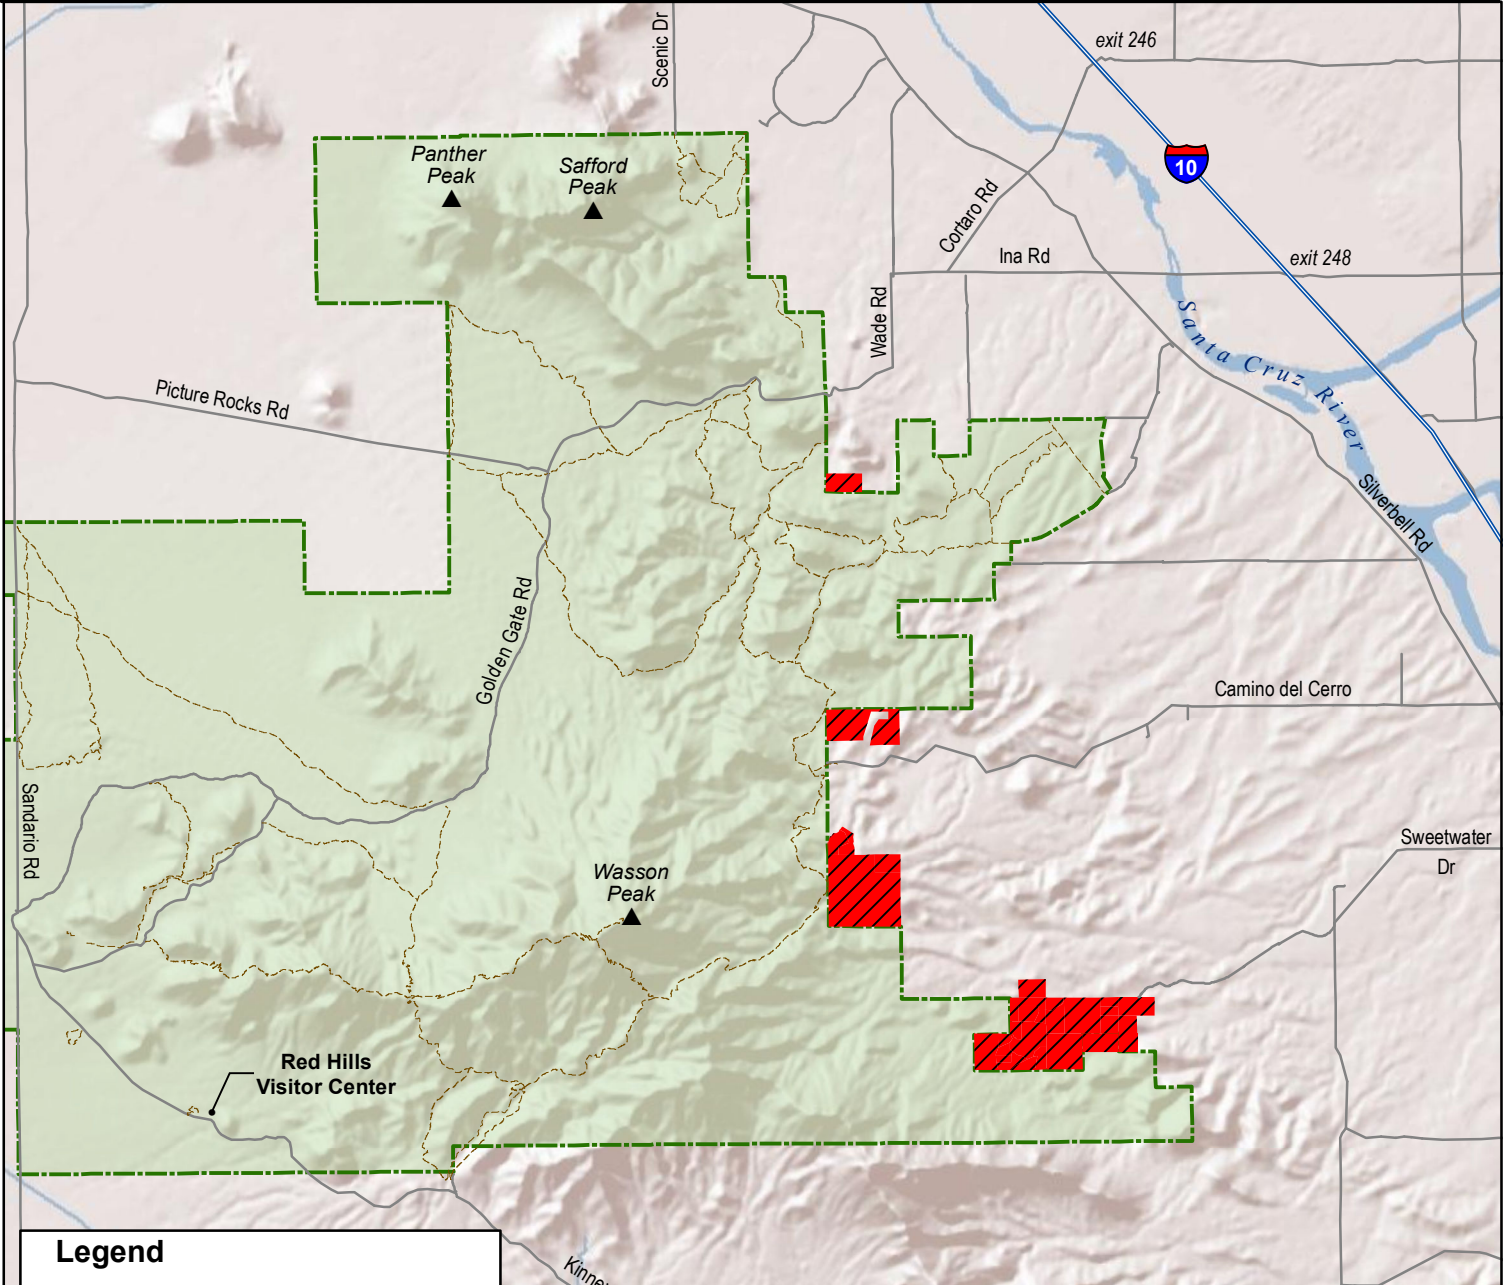

SAGUARO NATIONAL PARK Proposed Boundary Adjustment

National Park Service
U.S. Department of the Interior

Saguario West-Tucson Mountain District
(See Page 2 of 3)

Saguario East-Rincon Mountain District
(See Page 3 of 3)

Legend

- Legislated park boundary
- Saguaro National Park
- Proposed addition

OFFICE: Lands Resources Program Center
 REGION: Intermountain Region
 PARK: SAGU (Tucson, AZ)
 TOTAL PROPOSED ACREAGE: ±1,152
 MAP NUMBER: 151/80,045G
 Page 1 of 3
 DATE: December 2020

2.5 0 2.5 5
Miles

SAGUARO NATIONAL PARK Proposed Boundary Adjustment Saguaro West- Tucson Mountain District

National Park Service
U.S. Department of the Interior

Legend

- Legislated park boundary
- Saguaro National Park
- Proposed addition
- Park trail

OFFICE: Lands Resources Program Center
 REGION: Intermountain Region
 PARK: SAGU (Tucson, AZ)
 TOTAL PROPOSED ACREAGE: ±1,152
 MAP NUMBER: 151/80,045G
 Page 2 of 3
 DATE: December 2020

SAGUARO NATIONAL PARK Proposed Boundary Adjustment Saguaro East- Rincon Mountain District