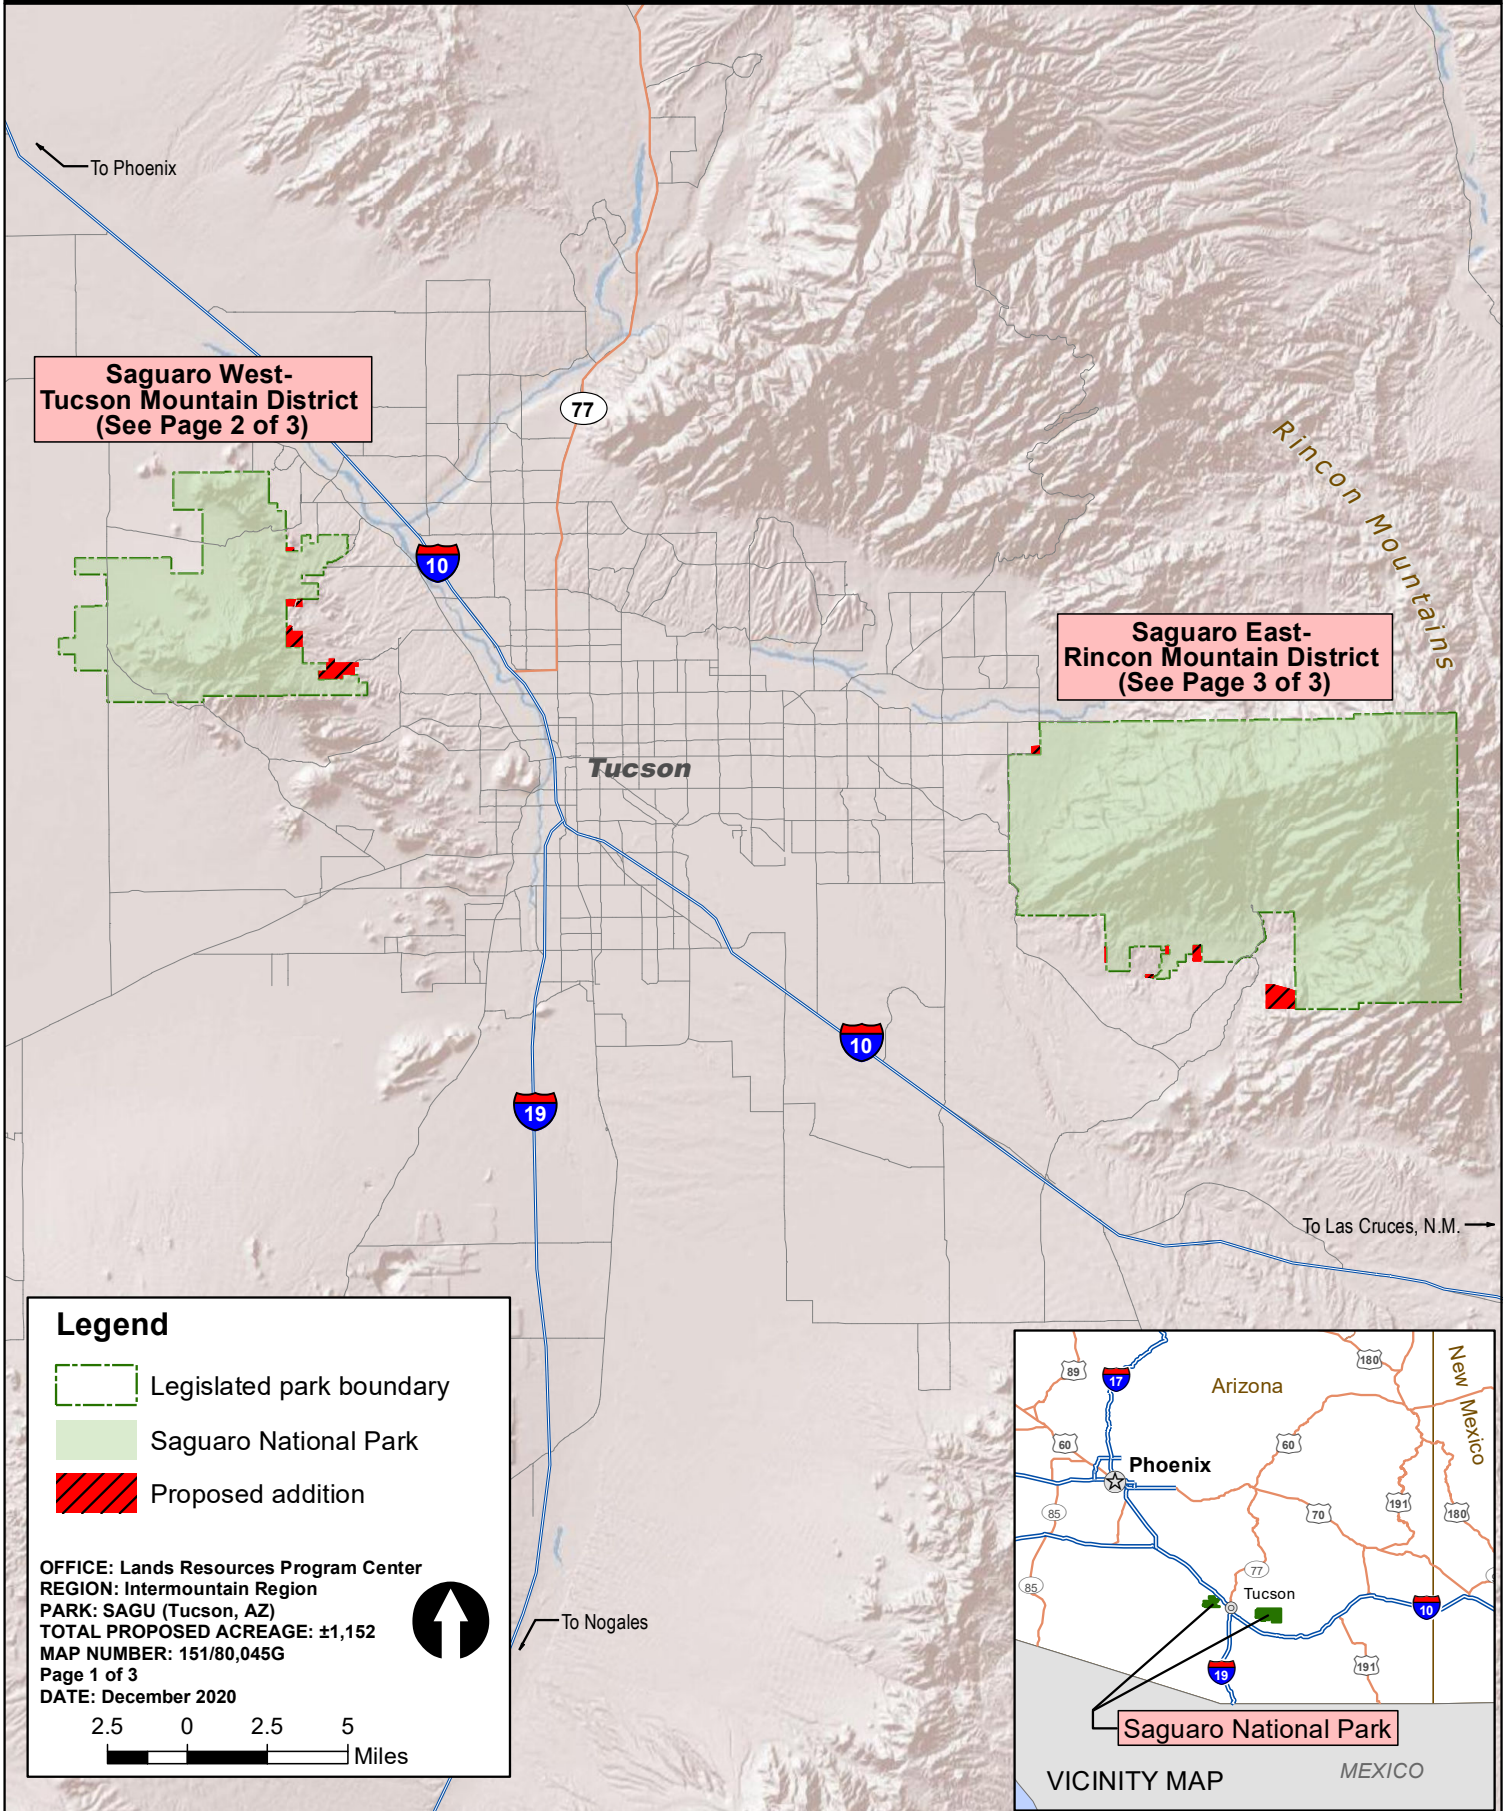

SAGUARO NATIONAL PARK Proposed Boundary Adjustment

National Park Service
U.S. Department of the Interior

Saguario West-Tucson Mountain District
(See Page 2 of 3)

Saguario East-Rincon Mountain District
(See Page 3 of 3)

Legend

- Legislated park boundary
- Saguaro National Park
- Proposed addition

OFFICE: Lands Resources Program Center
 REGION: Intermountain Region
 PARK: SAGU (Tucson, AZ)
 TOTAL PROPOSED ACREAGE: ±1,152
 MAP NUMBER: 151/80,045G
 Page 1 of 3
 DATE: December 2020

2.5 0 2.5 5
Miles

SAGUARO NATIONAL PARK Proposed Boundary Adjustment Saguaro West- Tucson Mountain District

National Park Service
U.S. Department of the Interior

Legend

- Legislated park boundary
- Saguaro National Park
- Proposed addition
- Park trail

National Park Service
U.S. Department of the Interior

Legend

- Legislated park boundary
- Saguaro National Park
- Proposed addition
- Park trail

OFFICE: Lands Resources Program Center
 REGION: Intermountain Region
 PARK: SAGU (Tucson, AZ)
 TOTAL PROPOSED ACREAGE: ±1,152
 MAP NUMBER: 151/80,045G
 Page 3 of 3
 DATE: December 2020